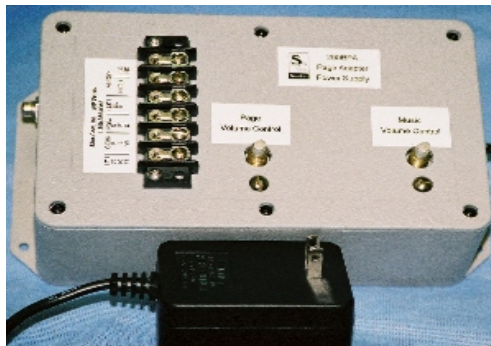

300BPAP

PageKom Compatible Page Adapter / Power Supply

STOR-COM INTRODUCES IT'S NEW AND IMPROVED PAGEKOM COMPATIBLE PAGE ADAPTER/POWER SUPPLY

This workhorse universal page adapter/power supply unit provides two separate and well filtered intercom channels for efficient operations. The PageKom Compatible Page Adapter/Power Supply works with both PageKom PK100 systems. This unit directly replaces the PageKom page adapter and power supply. Plus Simultaneous Paging, Busy Light Control and Background Music Interrupt during paging. Simultaneous paging allows paging even when the intercom channels are in use with no interruption. separate volume controls are provided for both Music and Page. Our NEW features include - Greater dynamic range on paging. Improved audio quality. Our new PTC circuit eliminates burn outs. If the lines are shorted somewhere our PTC circuit will shut down the power supply only until the short is cleared. Once your short is cleared, your page adapter/ power supply comes back to life. No more smelly resistors and charred transformers. We have also added an external power transformer for UL acceptance.

FEATURES

FULLY PAGEKOM COMPATIBLE
DIRECTLY REPLACES PAGE ADAPTER
AND POWER SUPPLY

IMPROVED AUDIO QUALITY

GREATER DYNAMIC RANGE

SINGLE CHASSIS DESIGN OF POWER
SUPPLY AND PAGE ADAPTER

BACKGROUND MUSIC INTERRUPT
(SOFT FADE)

SEPARATE PAGE AND MUSIC
VOLUME CONTROLS

SIMPLE TROUBLE FREE INTEGRATED
CIRCUIT DESIGN

BARRIER TYPE SCREW TERMINAL
CONNECTIONS FOR INTERCOM

PTC CIRCUIT ELIMINATES BURN OUTS

EASY SCREW TERMINAL CONNECTIONS

TWO WELL FILTERED INTERCOM TALK
PATHS WITH SIMULTANEOUS PAGE